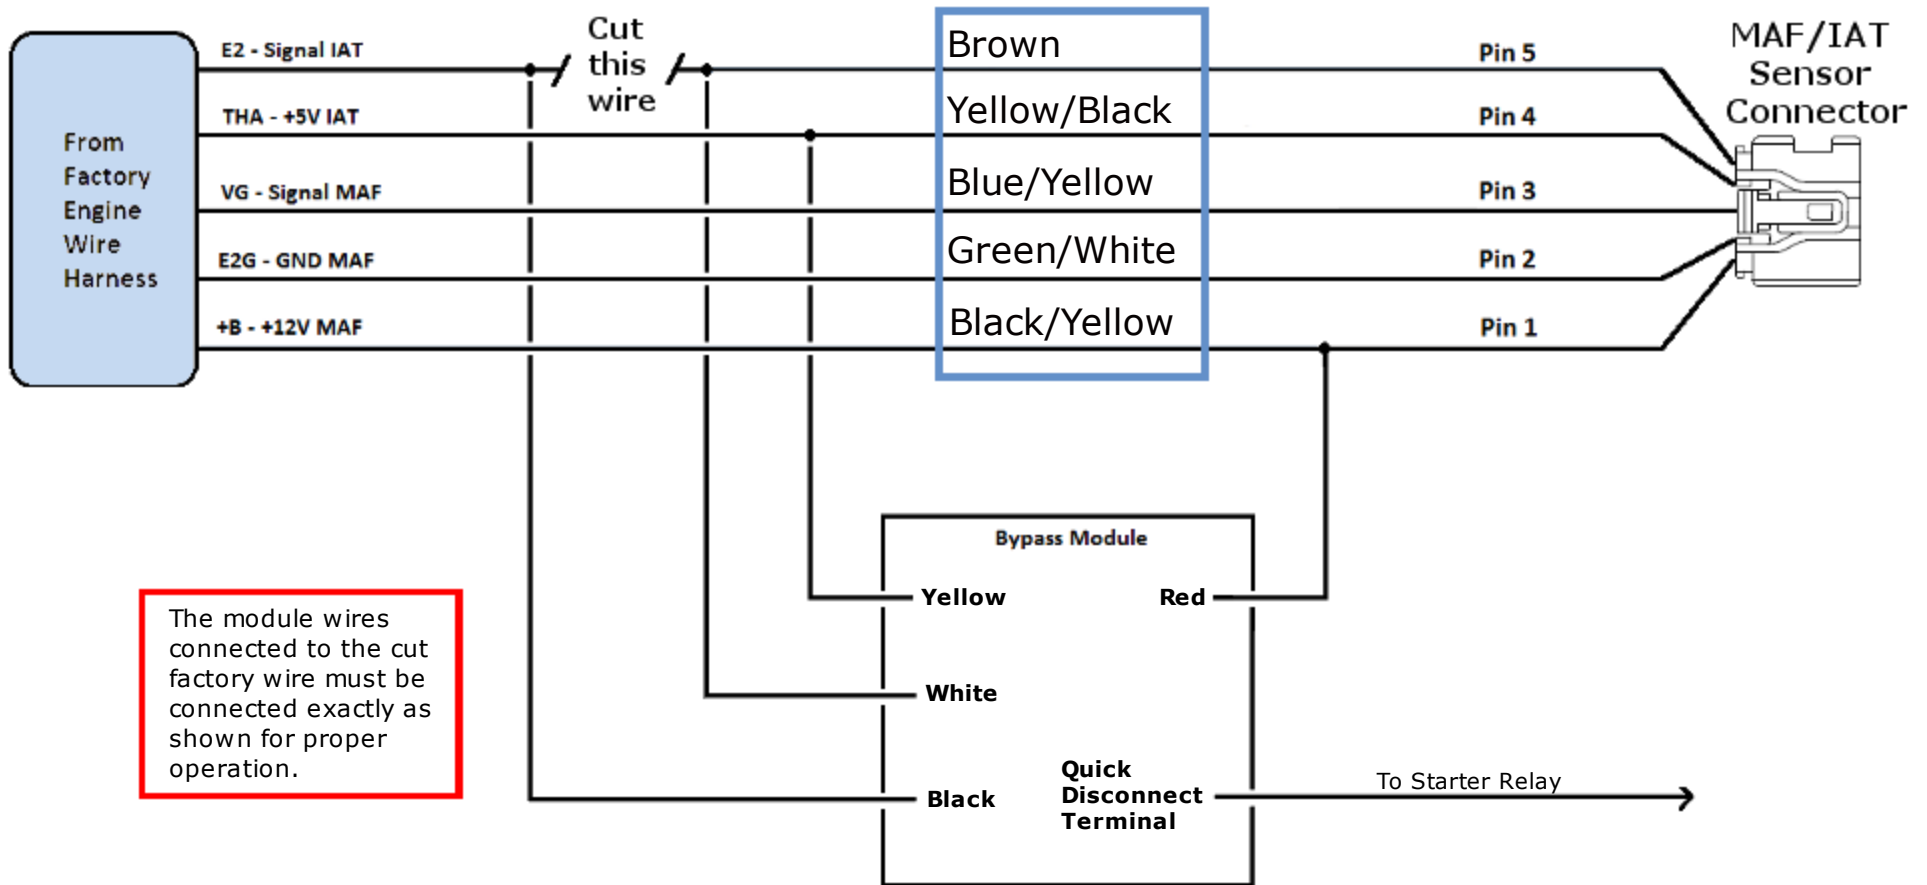

# SAISBM Wiring Diagram - V36W

## LandCruiser 06-07 4.7L

### LX470 06-07 4.7L

The module wires connected to the cut factory wire must be connected exactly as shown for proper operation.